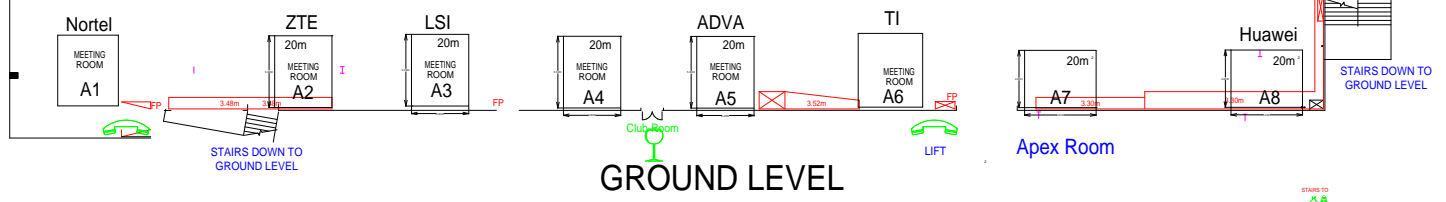

Gallery Level

GROUND LEVEL

SHOW Floorplan SERVICES
 Victoria House
 22 West Street, Adelaide
 Telephone: 08 821 3622
 Fax: 08 821 3616

Scale in Metres
 0 1 2 3 4 5 10 20

Copyright © 2007 SRRANKS
 21CIVF08.NH 9th October 2007 - RD