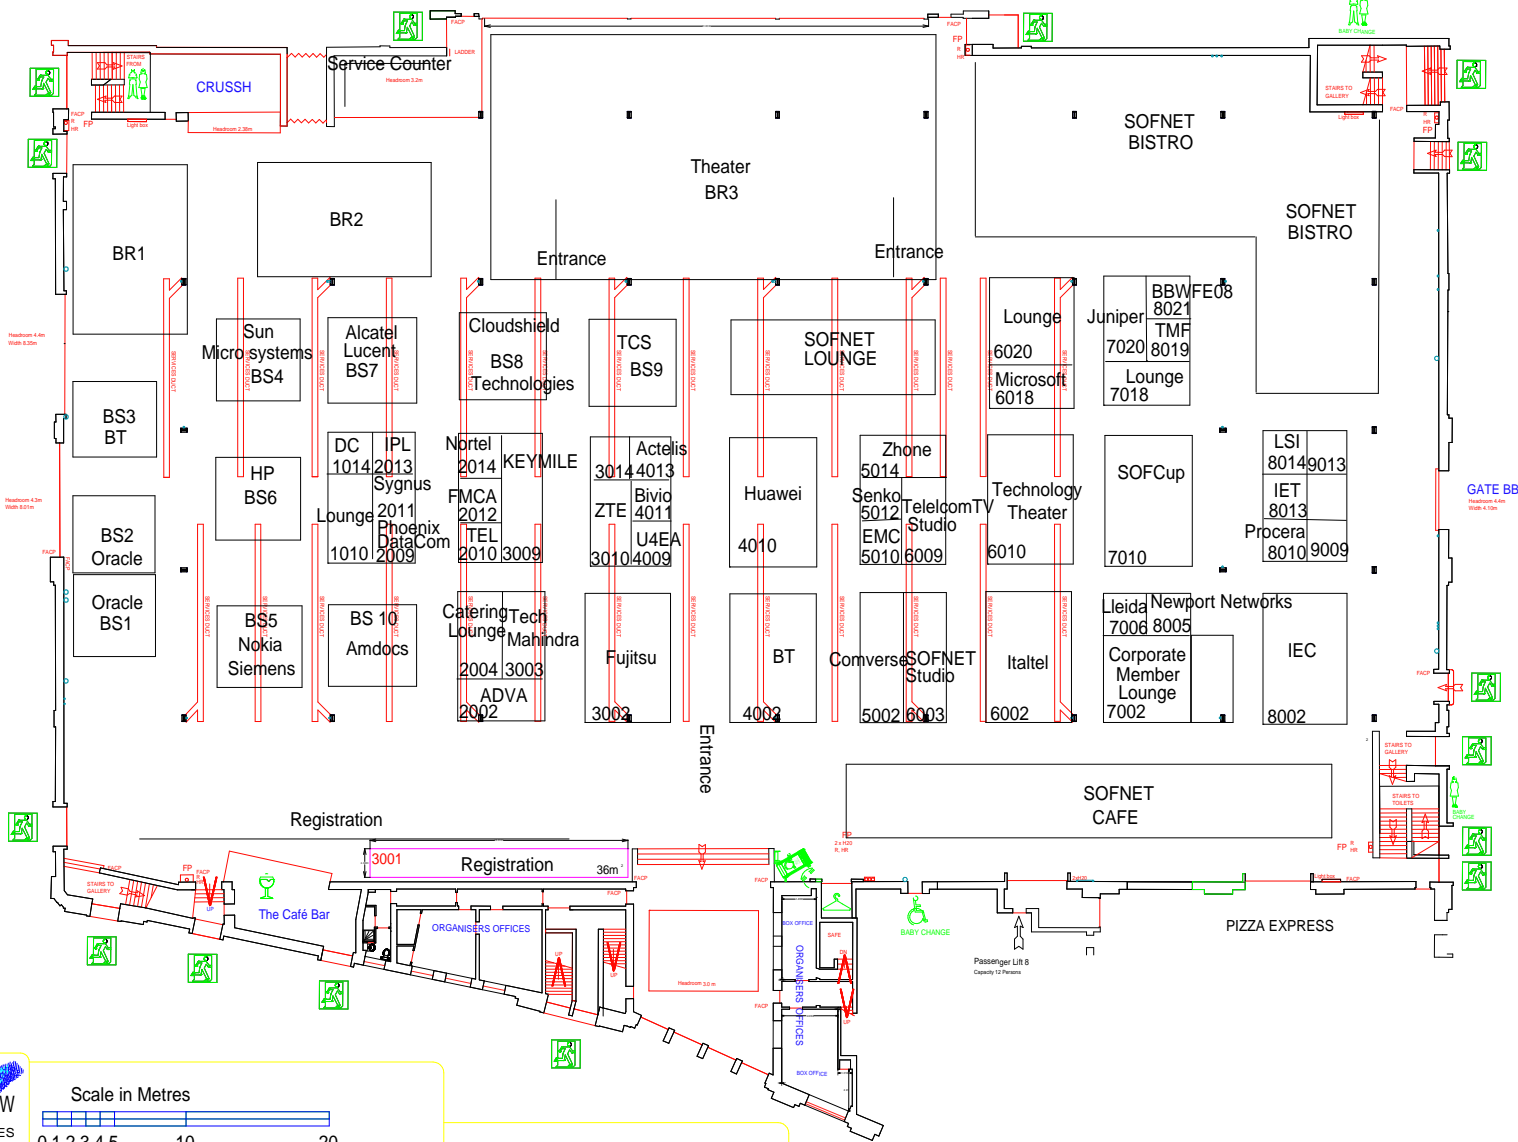

Gallery Level

GROUND LEVEL

SHOW Floorplan SERVICES
 Victoria House
 22 West Street, Adelaide
 Telephone: 08 821 3622
 Fax: 08 821 3616

Scale in Metres
 0 1 2 3 4 5 10 20

Copyright © 2007 SRRANKS
 21CIVF08.NH 9th October 2007 - RD

DO NOT SCALE
 26th October 2007